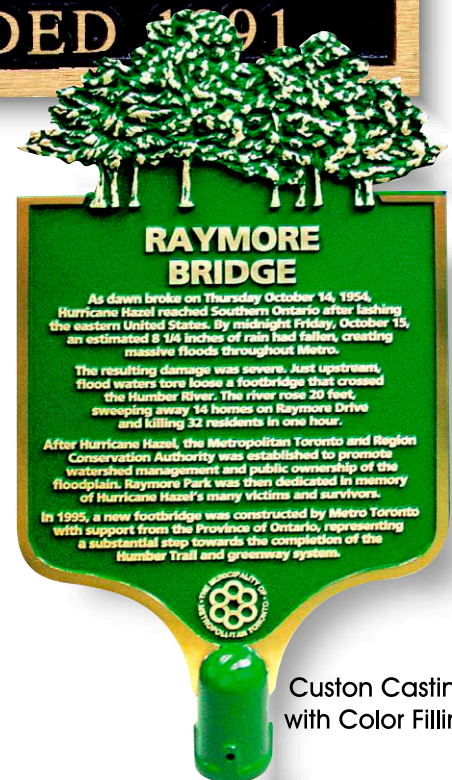

Cast Aluminum

Cast Bronze

Let Our Artist Sculpt Your Recipient

3D Sculpted Bronze

Giving Tree for Recognition or Donor Giving

Custom Casting with Color Filling